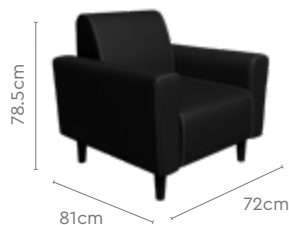

Colour & Material

Synthetic Leather

Cream

Black

Measurements

1 Seater

3 Seater

Proportion