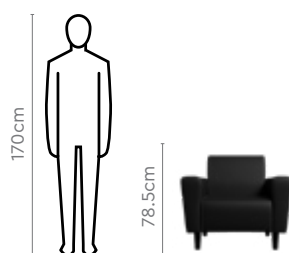

Colour & Material

Synthetic Leather

Cream

Black

Measurements

1 Seater

3 Seater

Proportion