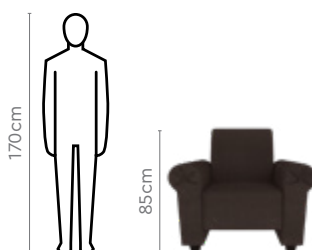

- A combination of geometrical yet curvilinear design, with excellent fit, finish, and aesthetics.
- Solid rounded armrest facilitating good body posture while sitting.
- Stylish details such as wrinkle at armrest along with buttons.
- Mid-backrest providing enhanced ergonomic comfort.

Colour & Material

Synthetic Leather

Black

Fabric

Dark Brown

Measurements

1 Seater

3 Seater

Proportion

Details