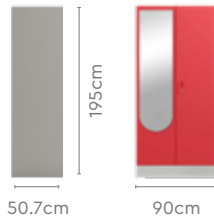

Slimline 2 Door Locker

Home Furniture
— Home Storage

➔ interio.com

Toll Free Number
080-6743-6743

Follow us on [/interiobygodrej](https://www.instagram.com/interiobygodrej)

Download
Full Range
Catalogue

Slimline 2 Door Locker

Features

- A steel wardrobe with a minimal design and ample storage space.
- Comes with an internal locker for safely storing valuables, and variety of colour options.

Mirror is an optional accessory.

Measurements

Proportion

Details

Slimline 2 Door Locker

Colour

Body

Semi-gloss
Royal Ivory

Matt Alpine
White

Door