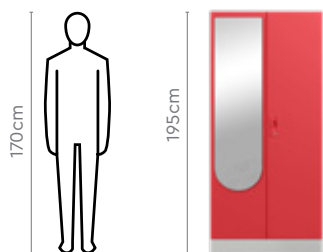

Slimline 2 Door Locker

Home Furniture
— Home Storage

➔ interio.com

Toll Free Number
080-6743-6743

Follow us on [/interiobygodrej](https://www.instagram.com/interiobygodrej)

Download
Full Range
Catalogue

Slimline 2 Door Locker

Features

- A steel wardrobe with a minimal design and ample storage space.
- Comes with an internal locker for safely storing valuables, and variety of colour options.

Mirror is an optional accessory.

Measurements

Proportion

Details

Slimline 2 Door Locker

Colour

Body

Semi-gloss
Royal Ivory

Matt Alpine
White

Door