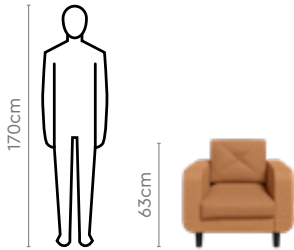

1 Seater Standalone

2 Seater Standalone

3 Seater Standalone

Colour & Material

Fabric

Dark Brown

Camel

Pair with

Meraki
Coffee Table

Zompy Advance Sofa Set

Proportion

Measurements

1 Seater Standalone

2 Seater Standalone

3 Seater Standalone

2 Seater LHS (same for RHS)